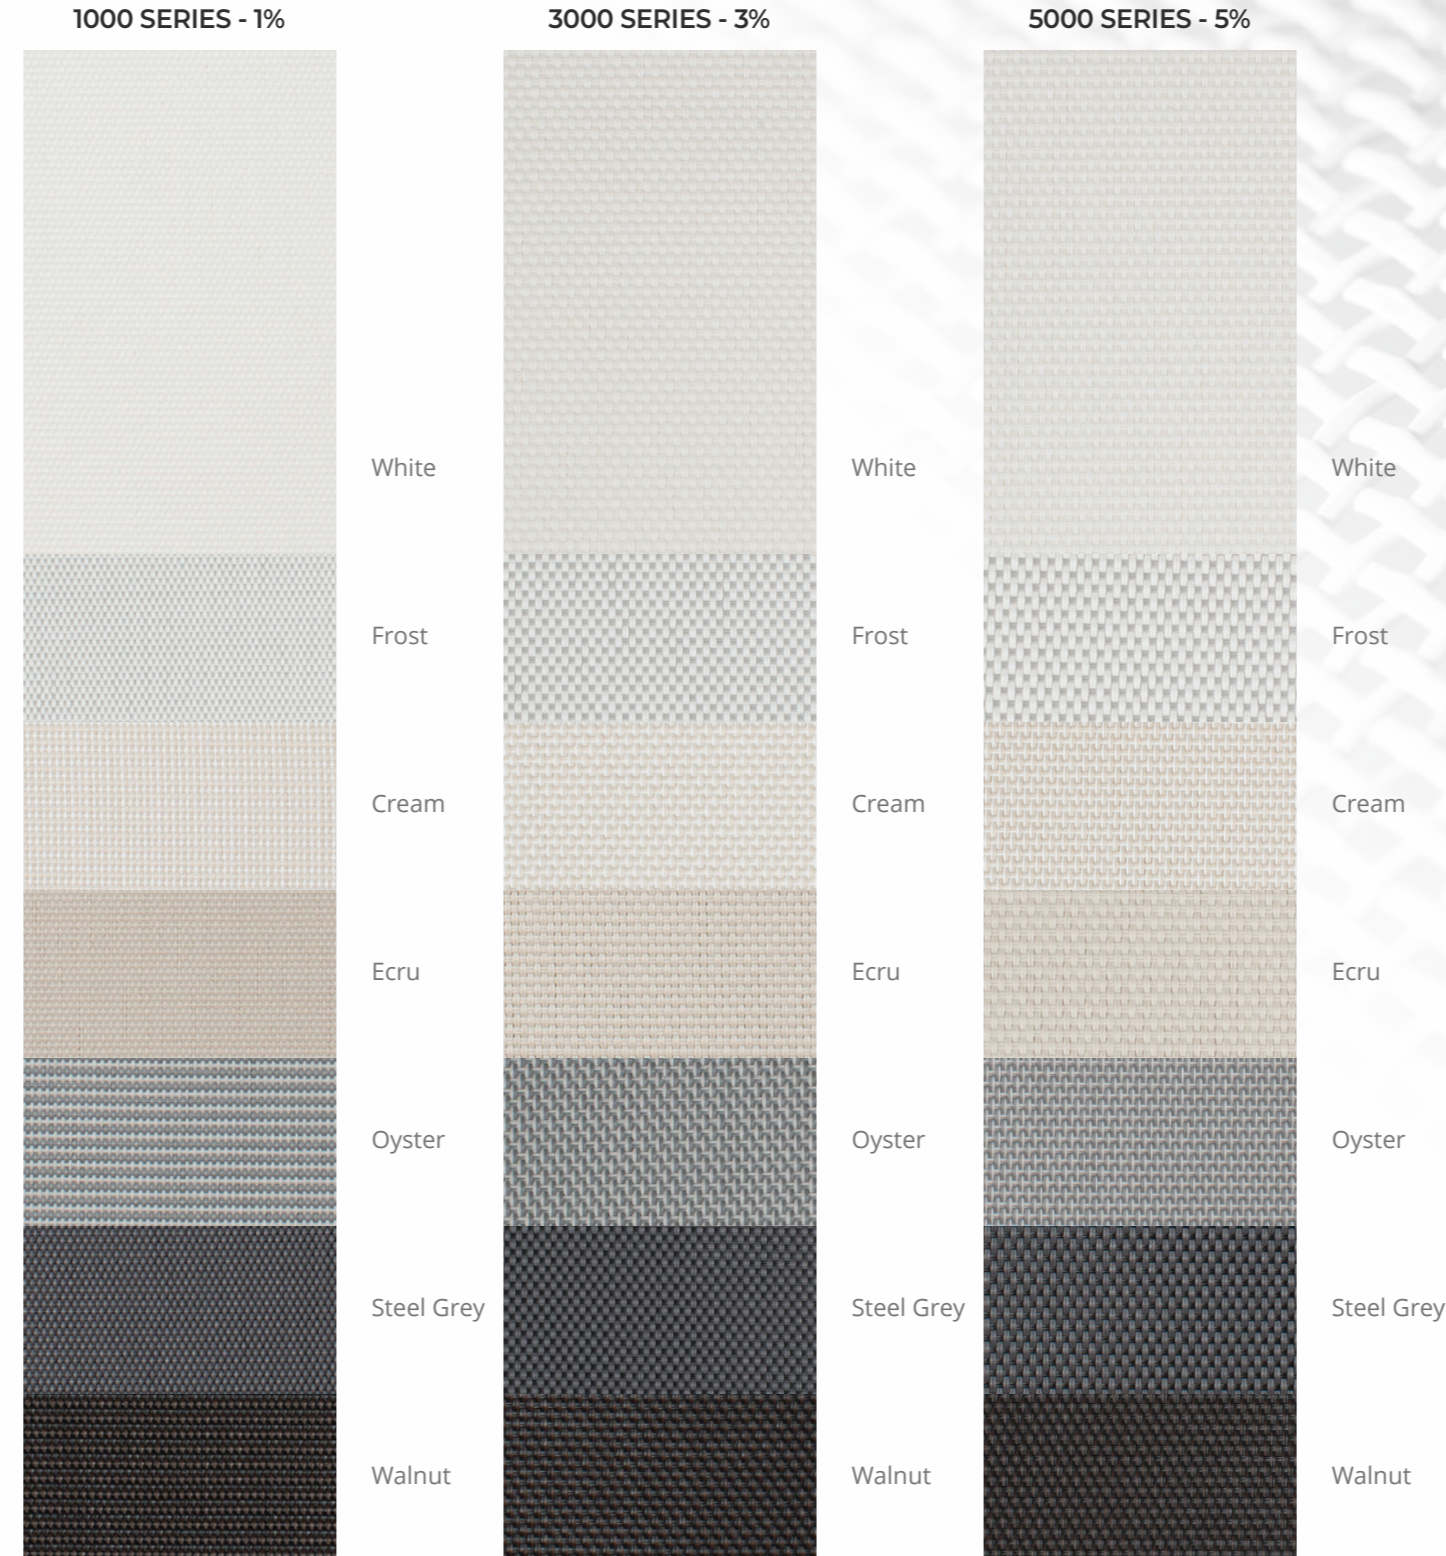

1000 SERIES - 1%

5000 SERIES - 5%

Due to the technical limitations of digital cameras and inconsistencies of display monitors, the characteristics and colors of the fabrics seen on your screen may be slightly different than the actual product.

DISTRIBUTED OR MANUFACTURED BY:

Product Numbers

1000 SERIES - 1%

Color	Width	Item #
White	96"	G17M5S201
Frost	96"	G17M5T207
Cream	96"	G17M5T205
Ecru	96"	G17M5S202
Oyster Grey	96"	G17M5T204
Steel Grey	96"	G17M5T208
Walnut	96"	G17M5T211

3000 SERIES - 3%

Color	Width	Item #
White	96"	G17M5W226
Frost	96"	G17M5W231
Cream	96"	G17M5W252
Ecru	96"	G17M5W228
Oyster Grey	96"	G17M5W201
Steel Grey	96"	G17M5W259
Walnut	96"	G17M5W245

5000 SERIES - 5%

*Custom colors and widths available. Minimum order of 1000 yds. Upcharges may apply. ** Available in 30 lyd rolls.

Colors

All color swatches are Openness Factor.

Openness Factors

Due to the technical limitations of digital cameras and inconsistencies of display monitors, the characteristics and colors of the fabrics seen on your screen may be slightly different than the actual product.