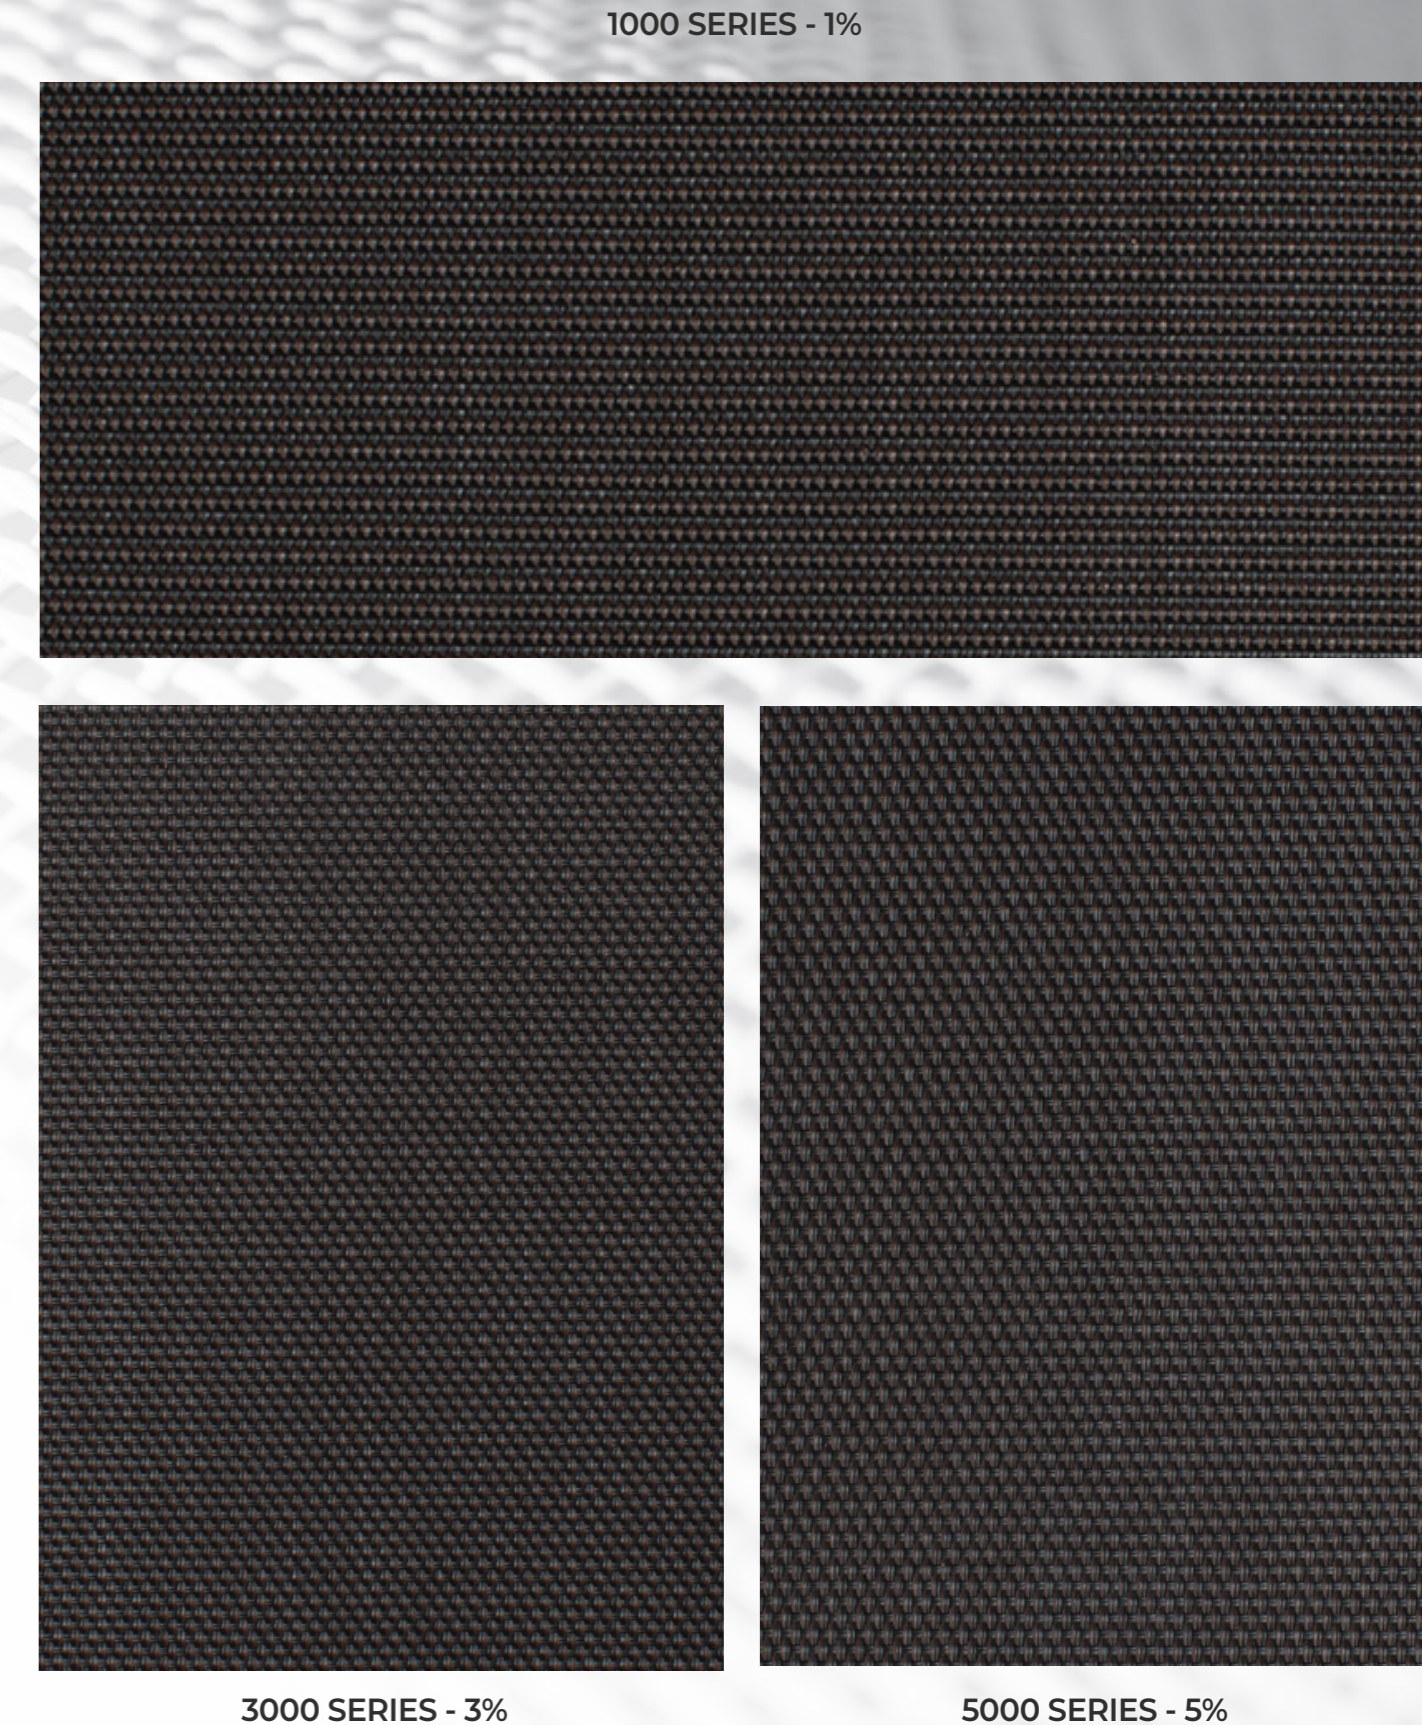

*Custom colors and widths available. Minimum order of 1000 yds. Upcharges may apply. ** Available in 30 lyd rolls.

Colors

All color swatches are Openness Factor.

Openness Factors

Due to the technical limitations of digital cameras and inconsistencies of display monitors, the characteristics and colors of the fabrics seen on your screen may be slightly different than the actual product.